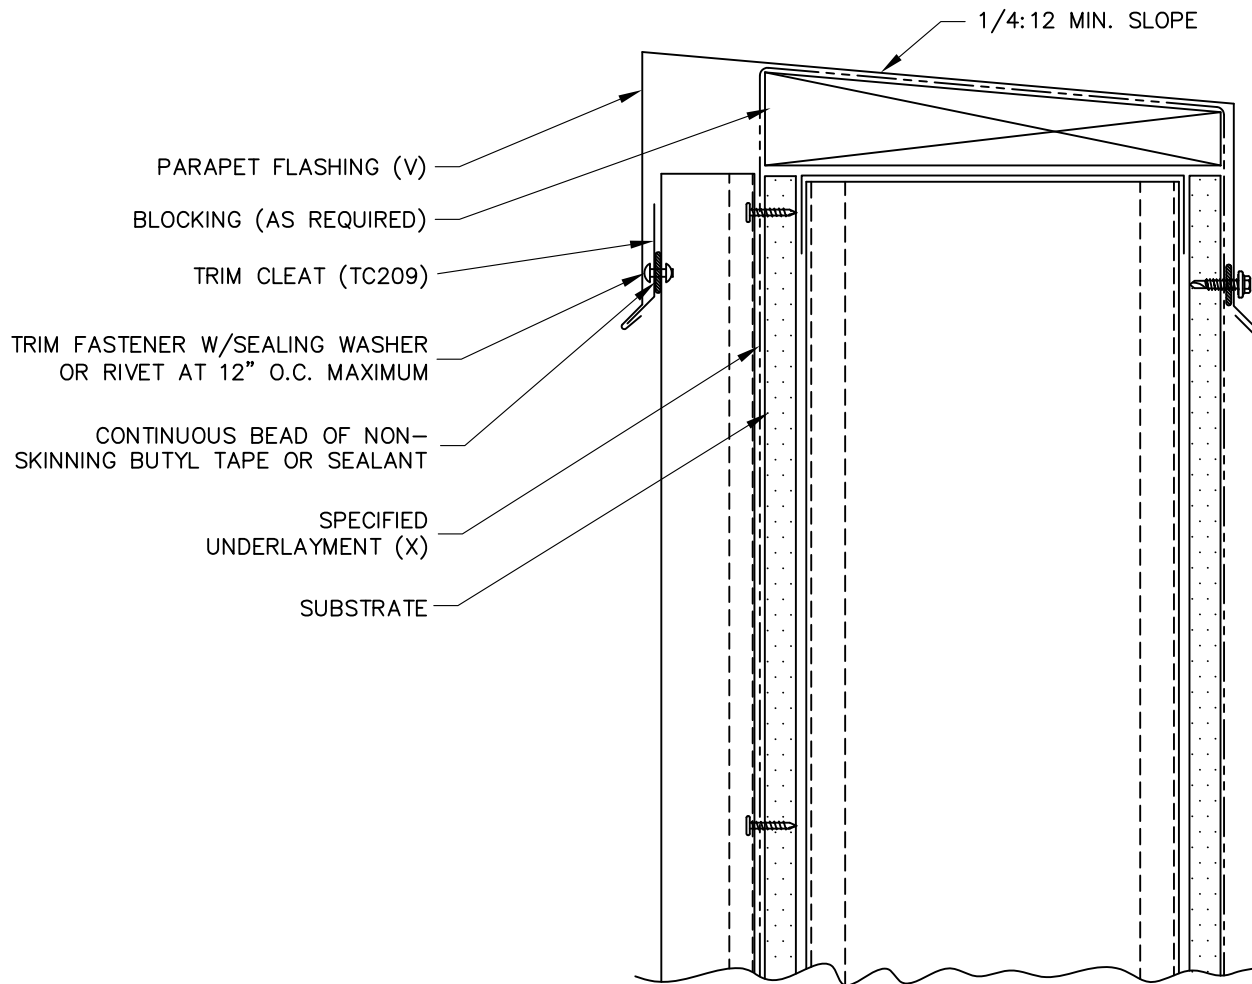

TC209

(X) - NOT BY AEP SPAN

(V) - DIMENSIONS VARY BASED ON PROJECT CONDITIONS

PRESTIGE SERIES
VERTICAL INSTALL.

PARAPET

PSV-13